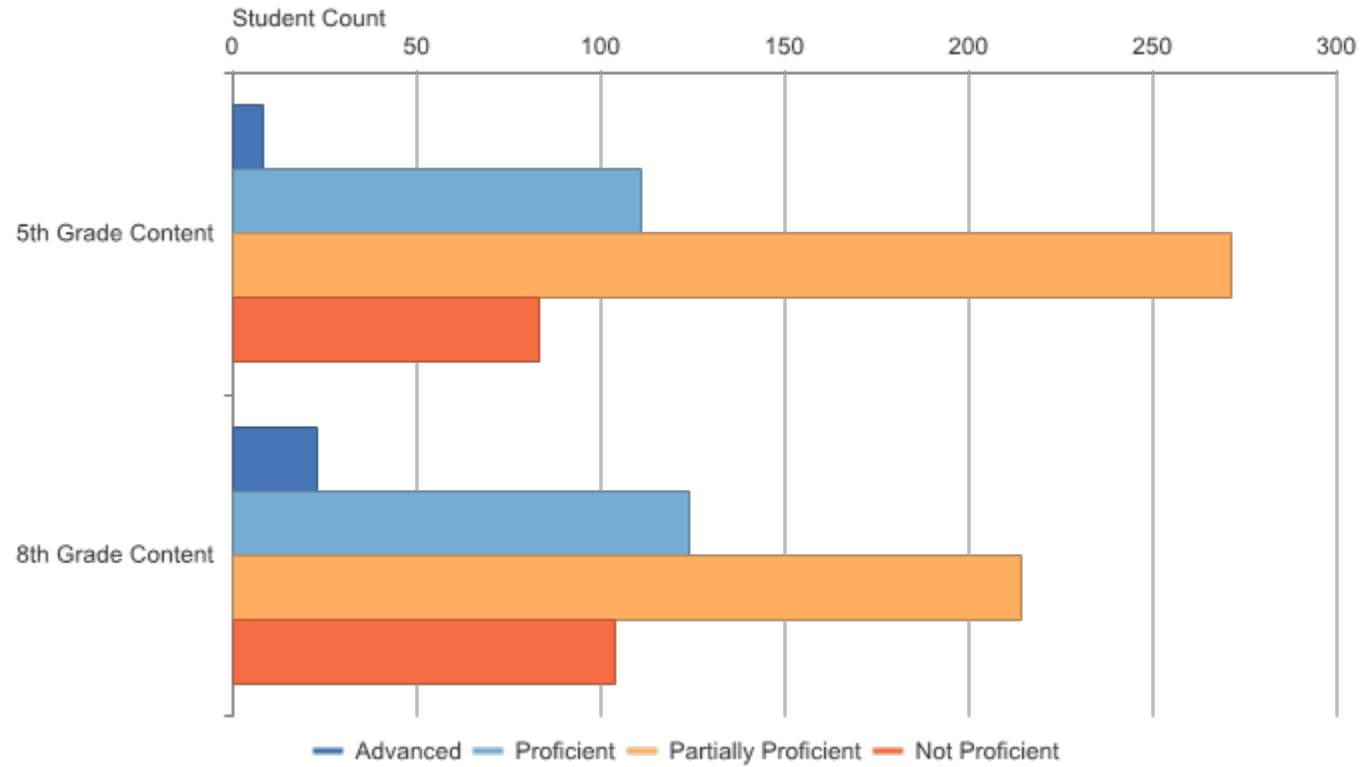

Grades 3-8 Assessments: Performance Level Snapshot Delta-Schoolcraft ISD (21): 2016-17 / M-STEP / All Grades (Compared) / Social Studies / All Students

Grades 3-8 Assessments: Performance Level Snapshot Delta-Schoolcraft ISD (21): 2016-17 / M-STEP / All Grades (Compared) / Social Studies / All Students

## Grades 3-8 Assessments: Performance Level Snapshot Delta-Schoolcraft ISD (21): 2016-17 / M-STEP / All Grades (Compared) / Social Studies / All Students

| Assessment Name | Assessment Subject | Grade Level Content | Number Students Proficient | Number Advanced | Number Proficient | Number Partially Proficient | Number Not Proficient | Partially or Not Proficient | Number Assessed | Mean Scaled Score | Standard Deviation |
|-----------------|--------------------|---------------------|----------------------------|-----------------|-------------------|-----------------------------|-----------------------|-----------------------------|-----------------|-------------------|--------------------|
| M-STEP          | Social Studies     | 5th Grade Content   | 119                        | 8               | 111               | 271                         | 83                    | 354                         | 473             | 1482.0            | 23.0               |
| M-STEP          | Social Studies     | 8th Grade Content   | 147                        | 23              | 124               | 214                         | 104                   | 318                         | 465             | 1789.5            | 23.9               |