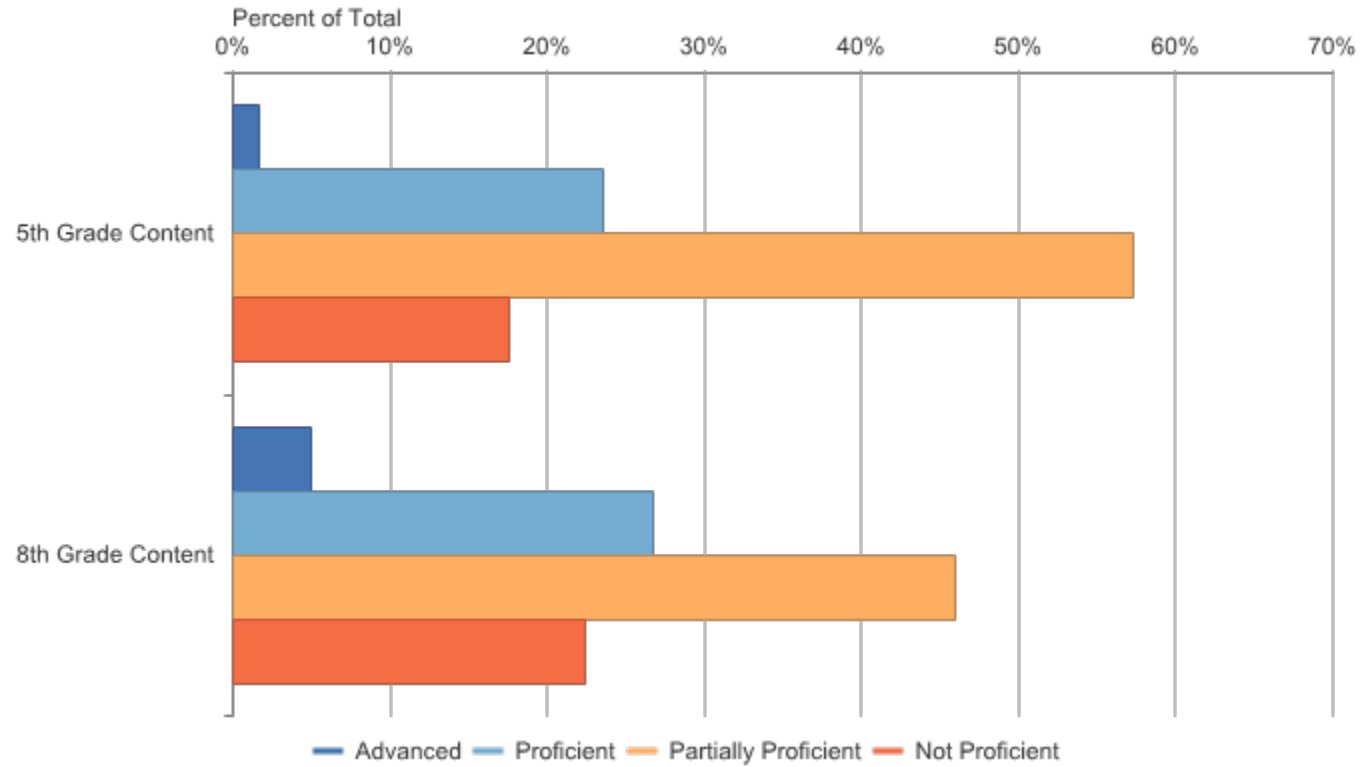

## Grades 3-8 Assessments: Performance Level Snapshot Delta-Schoolcraft ISD (21): 2016-17 / M-STEP / All Grades (Compared) / Social Studies / All Students

| Assessment Name | Assessment Subject | Grade Level Content | Number Students Proficient | Number Advanced | Number Proficient | Number Partially Proficient | Number Not Proficient | Partially or Not Proficient | Number Assessed | Mean Scaled Score | Standard Deviation |
|-----------------|--------------------|---------------------|----------------------------|-----------------|-------------------|-----------------------------|-----------------------|-----------------------------|-----------------|-------------------|--------------------|
| M-STEP          | Social Studies     | 5th Grade Content   | 119                        | 8               | 111               | 271                         | 83                    | 354                         | 473             | 1482.0            | 23.0               |
| M-STEP          | Social Studies     | 8th Grade Content   | 147                        | 23              | 124               | 214                         | 104                   | 318                         | 465             | 1789.5            | 23.9               |