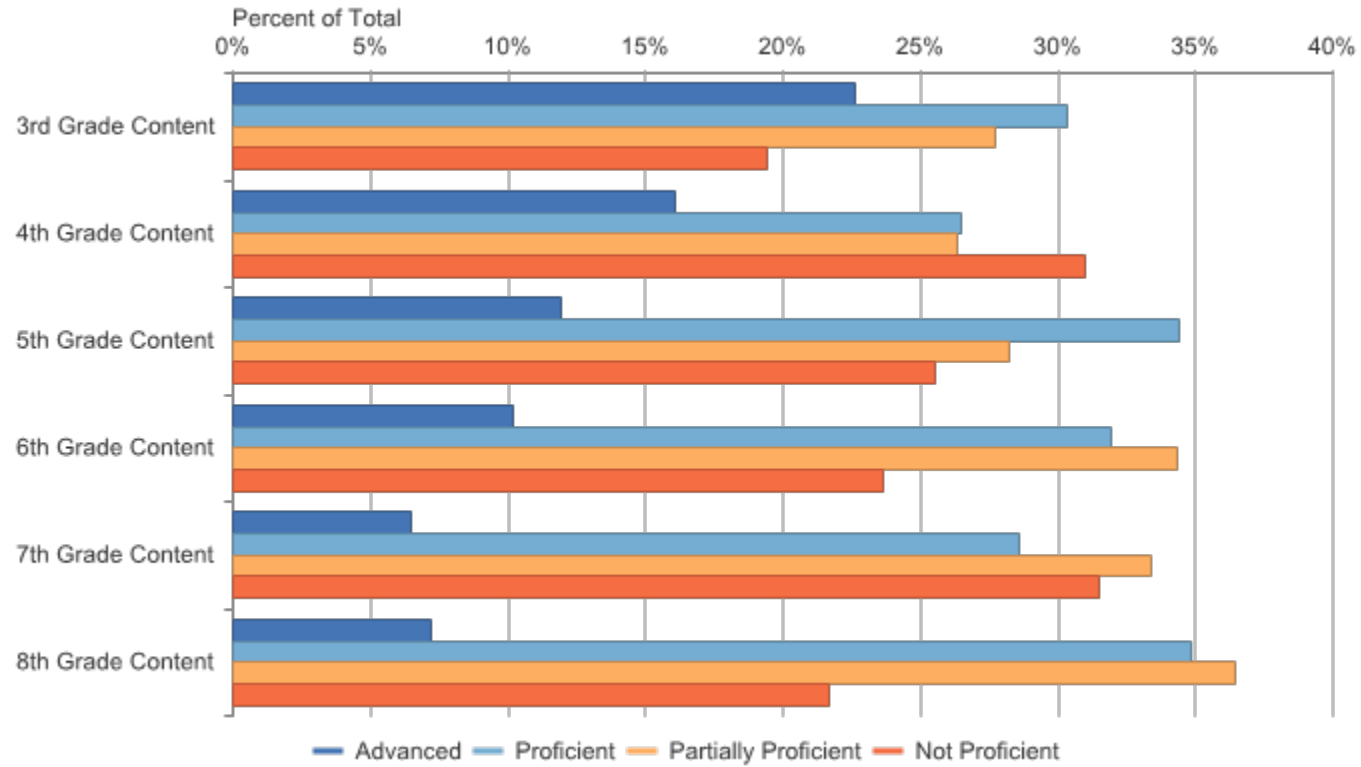

Grades 3-8 Assessments: Performance Level Snapshot Delta-Schoolcraft ISD (21): 2014-15 / M-STEP / All Grades
 (Compared) / ELA / All Students

Assessment Name	Assessment Subject	Grade Level Content	Number Students Proficient	Number Advanced	Number Proficient	Number Partially Proficient	Number Not Proficient	Partially or Not Proficient	Number Assessed	Mean Scaled Score	Standard Deviation
M-STEP	ELA	3rd Grade Content	248	106	142	130	91	221	469	1300.2	22.1
M-STEP	ELA	4th Grade Content	180	68	112	111	131	242	422	1395.0	22.3
M-STEP	ELA	5th Grade Content	225	58	167	137	124	261	486	1496.8	23.0
M-STEP	ELA	6th Grade Content	198	48	150	161	111	272	470	1595.2	23.3
M-STEP	ELA	7th Grade Content	167	31	136	159	150	309	476	1690.3	22.7
M-STEP	ELA	8th Grade Content	205	35	170	178	106	284	489	1794.6	22.7