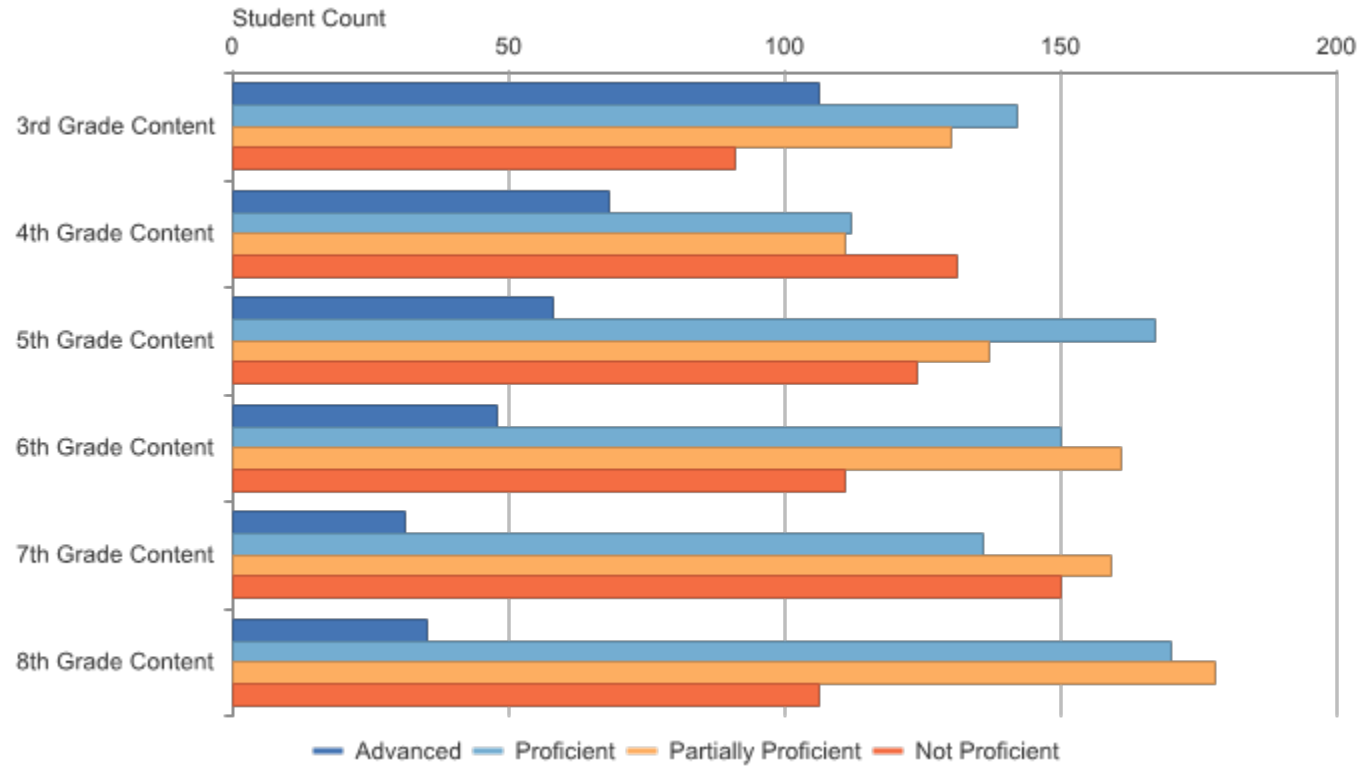

Grades 3-8 Assessments: Performance Level Snapshot Delta-Schoolcraft ISD (21): 2014-15 / M-STEP / All Grades (Compared) / ELA / All Students